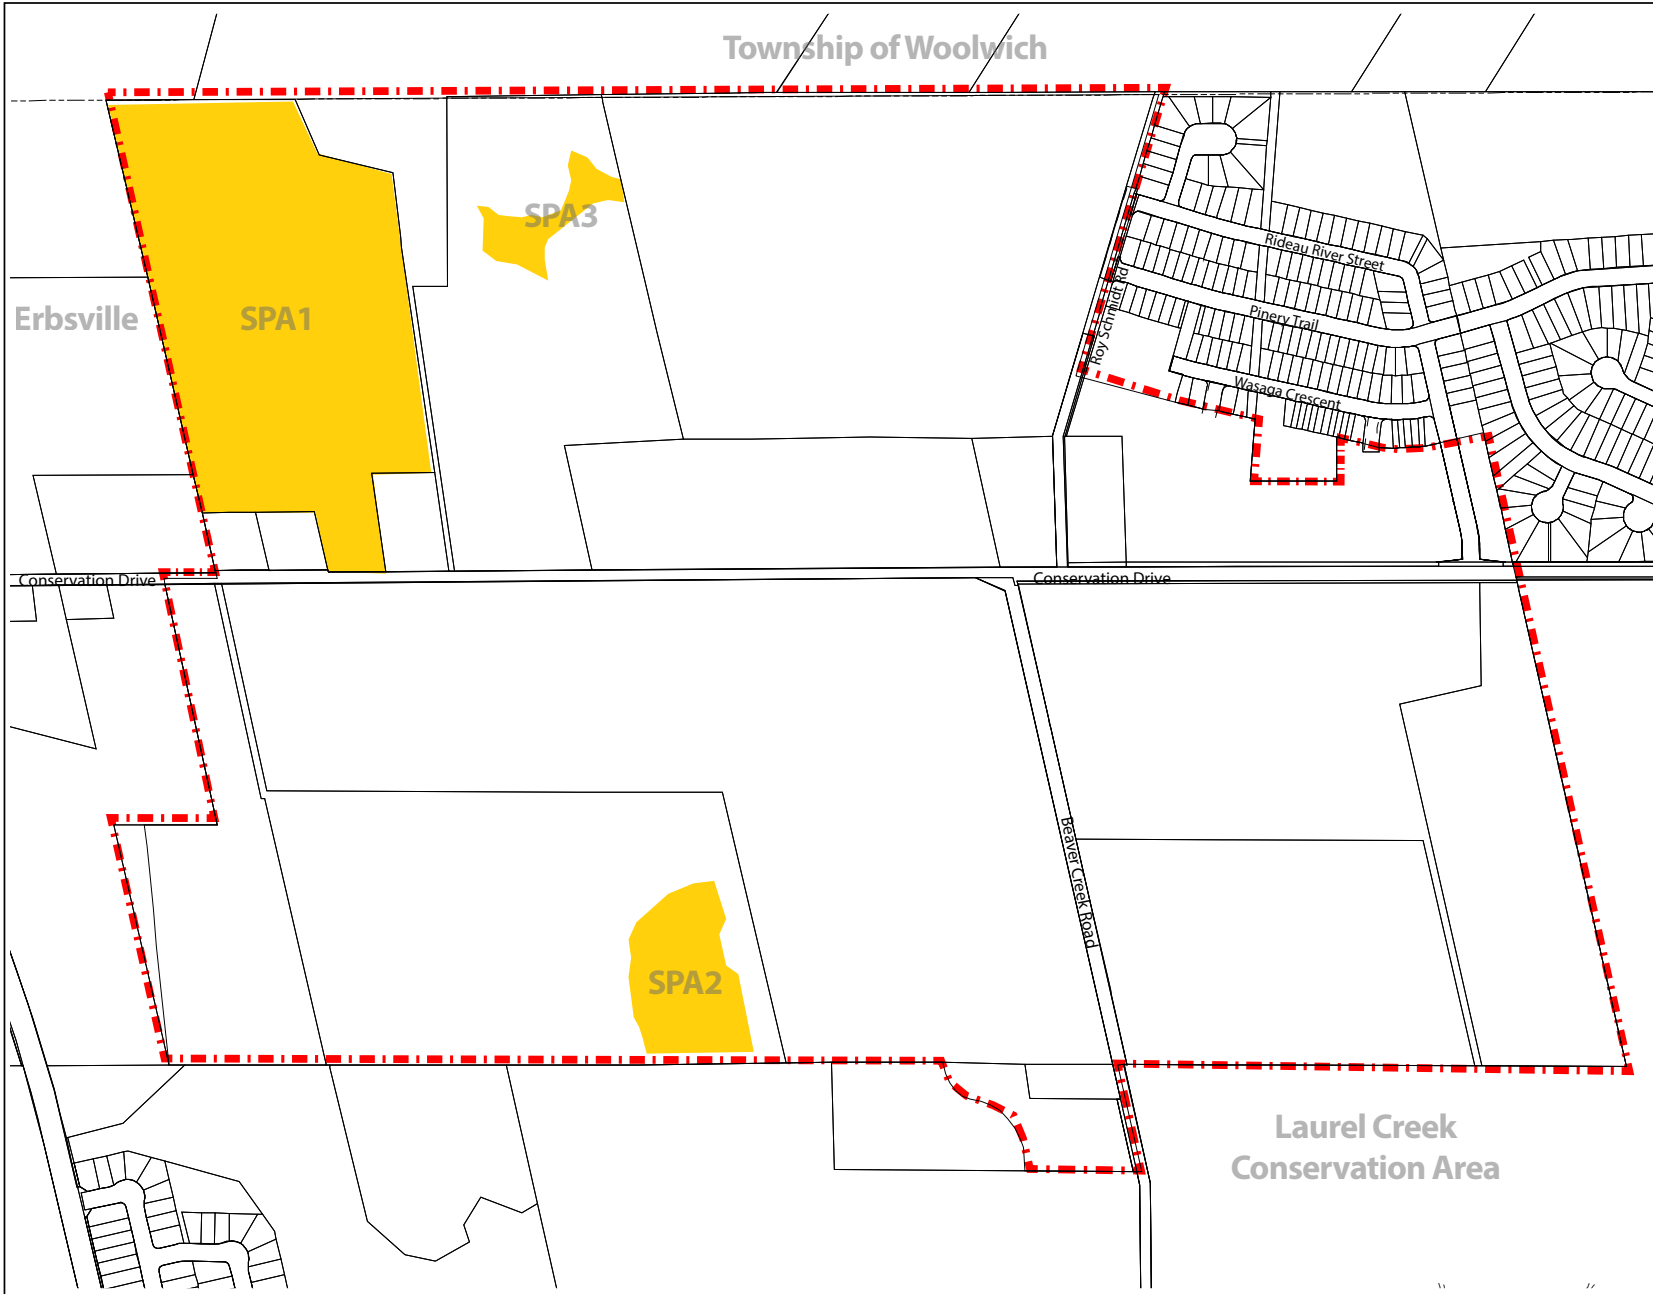

# MAP 1 DISTRICT PLAN AREA

**LEGEND**

 District Plan Boundary

 Special Policy Area

0 50 100 200 300 metres