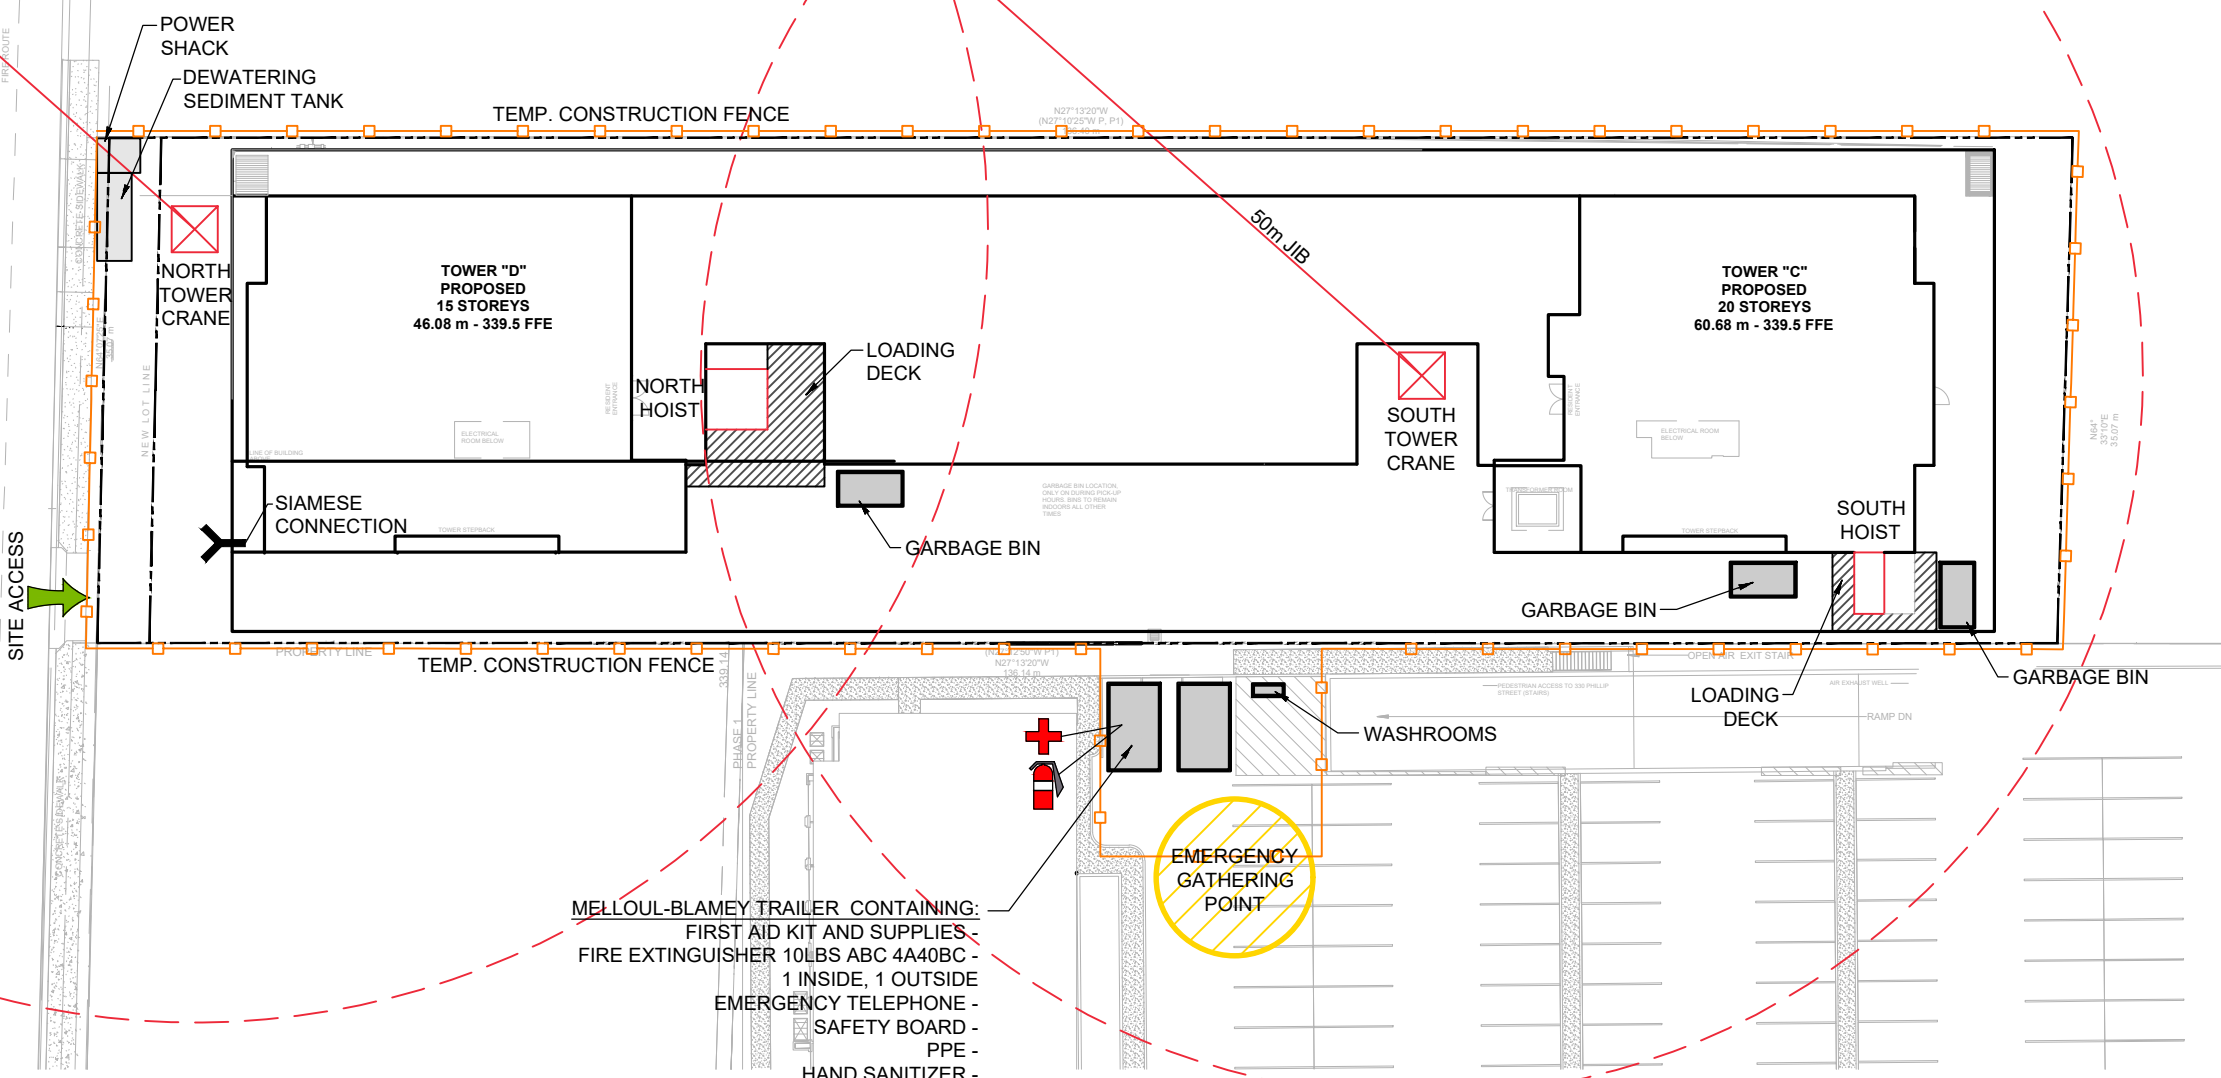

# SITE SAFETY & STAGING PLAN

NOTES:  
 - FENCING AROUND ENTIRE PROPERTY  
 - NO ON-SITE PARKING

COLUMBIA ST. W.

55m JIB

50m JIB

MELLOUL-BLAMEY TRAILER CONTAINING:  
 FIRST AID KIT AND SUPPLIES -  
 FIRE EXTINGUISHER 10LBS ABC 4A40BC -  
 1 INSIDE, 1 OUTSIDE  
 EMERGENCY TELEPHONE -  
 SAFETY BOARD -  
 PPE -  
 HAND SANITIZER -

145 COLUMBIA

145 COLUMBIA ST. W. WATERLOO, ON.

DATE: AUG. 6-2020  
 SCALE: N.T.S.  
 DRAWN BY: KM