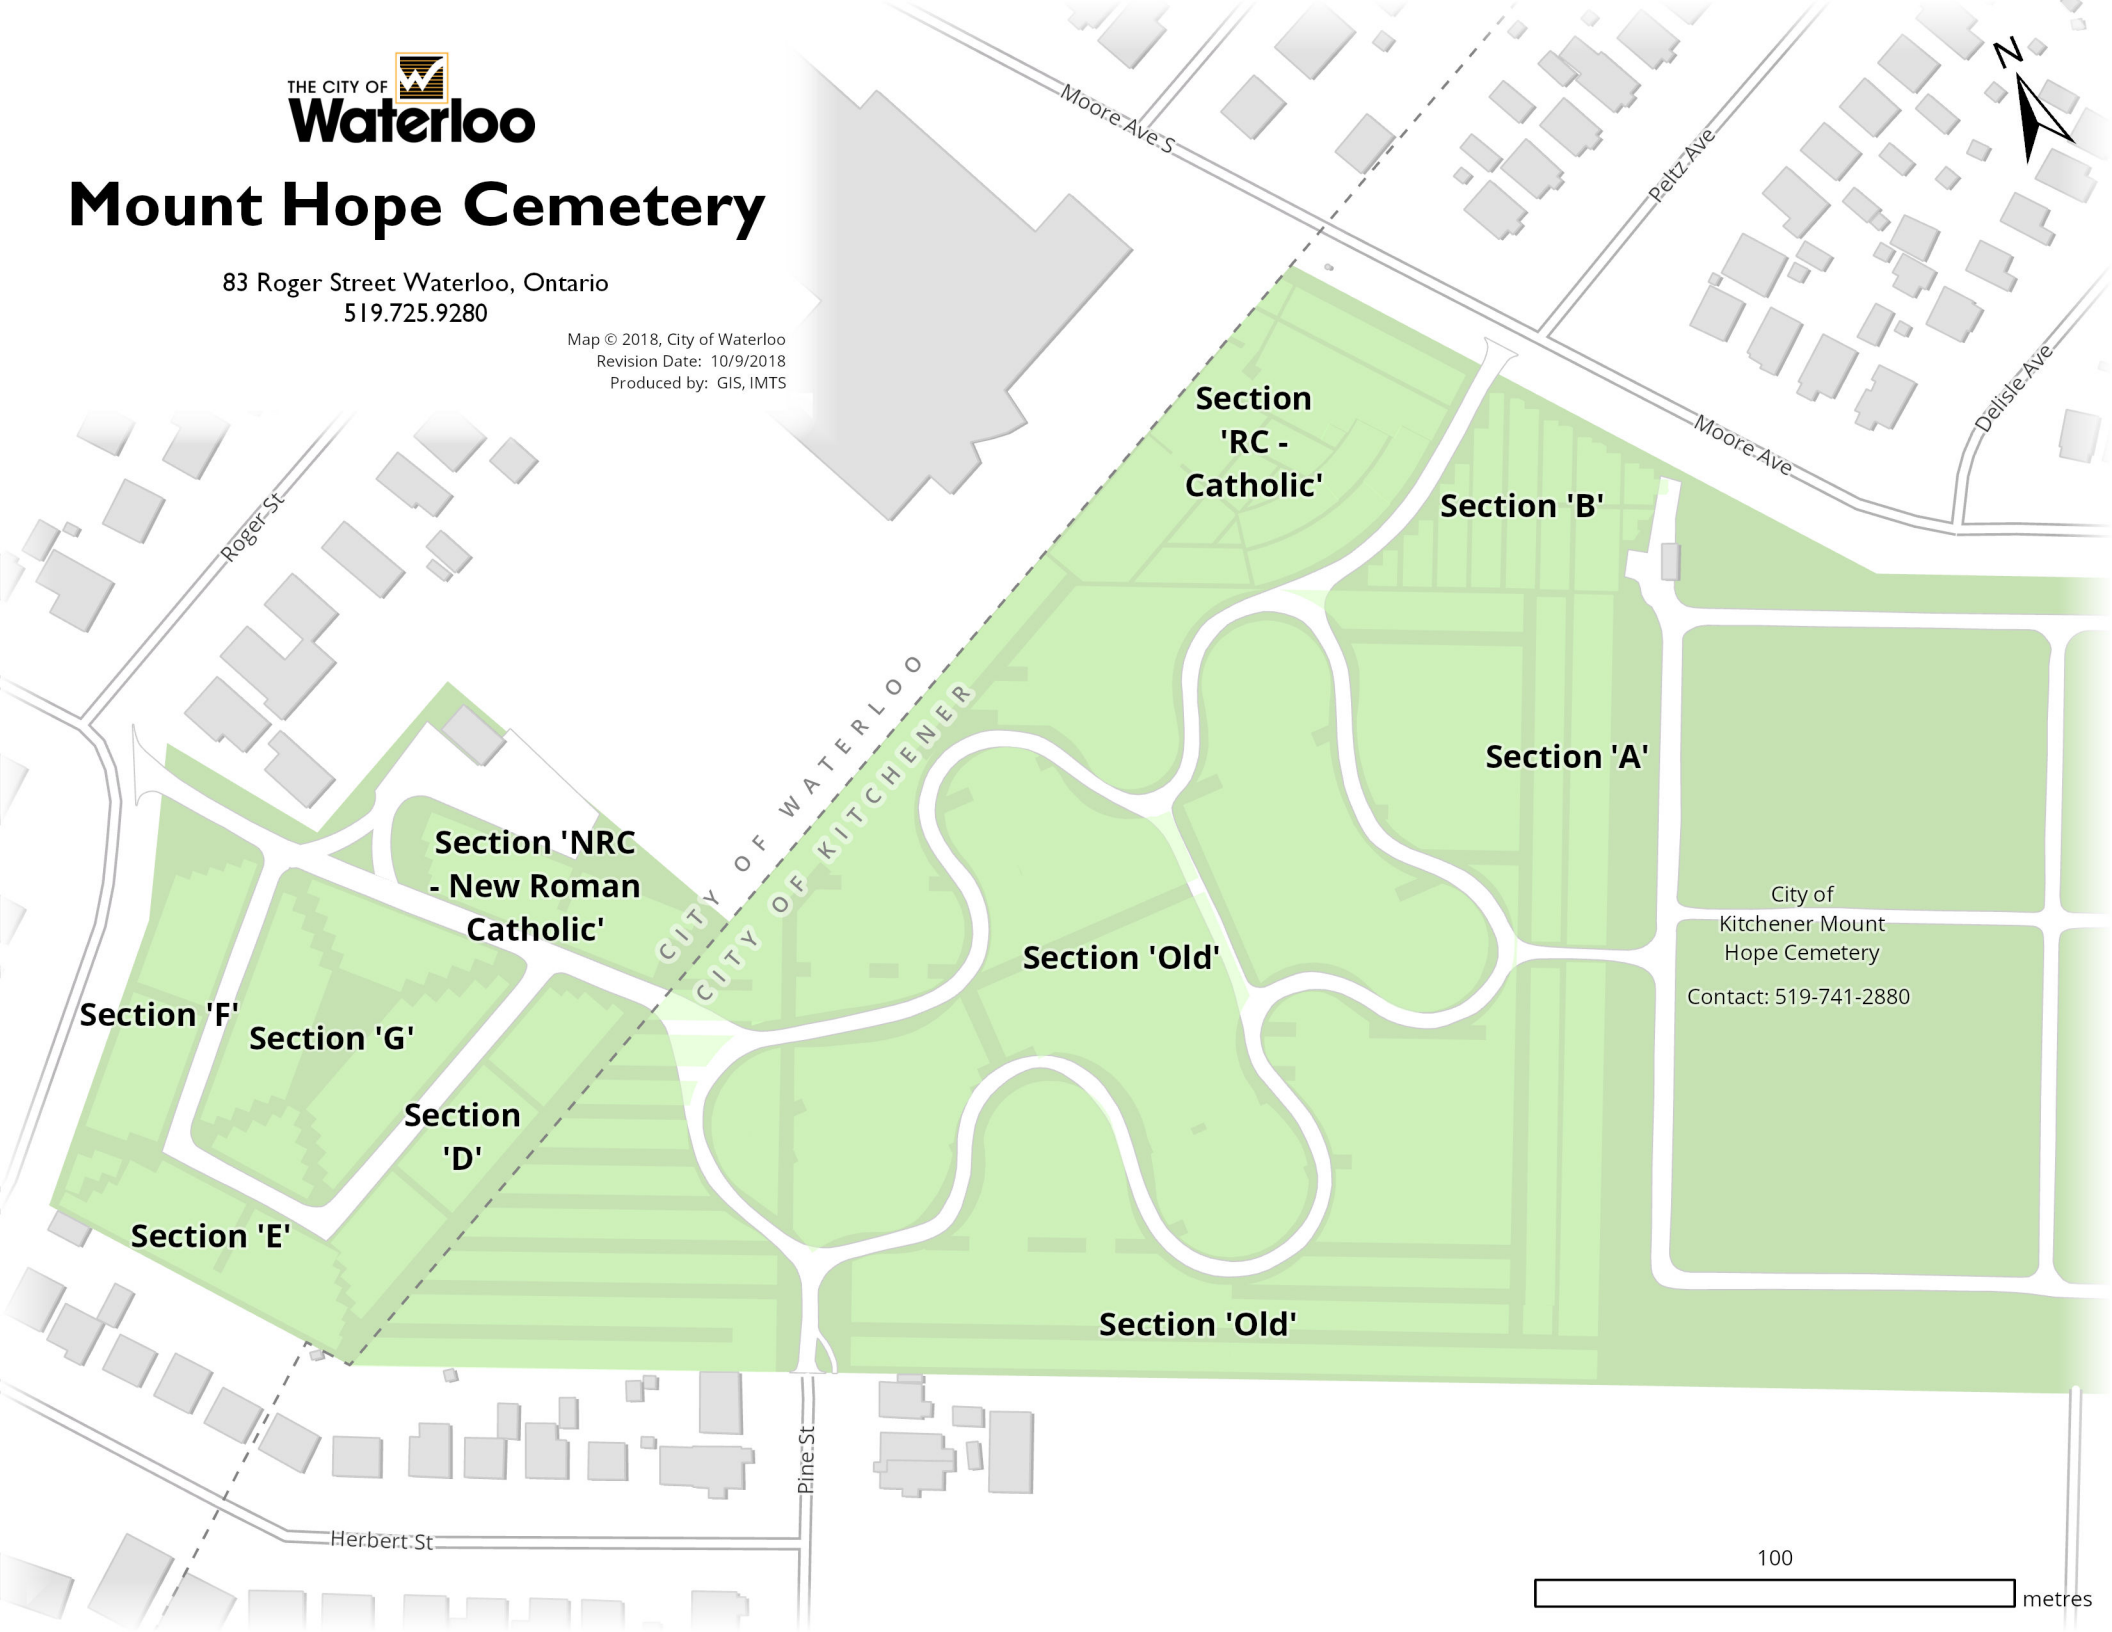

Mount Hope Cemetery

83 Roger Street Waterloo, Ontario
519.725.9280

Map © 2018, City of Waterloo
Revision Date: 10/9/2018
Produced by: GIS, IMTS

City of
Kitchener Mount
Hope Cemetery
Contact: 519-741-2880